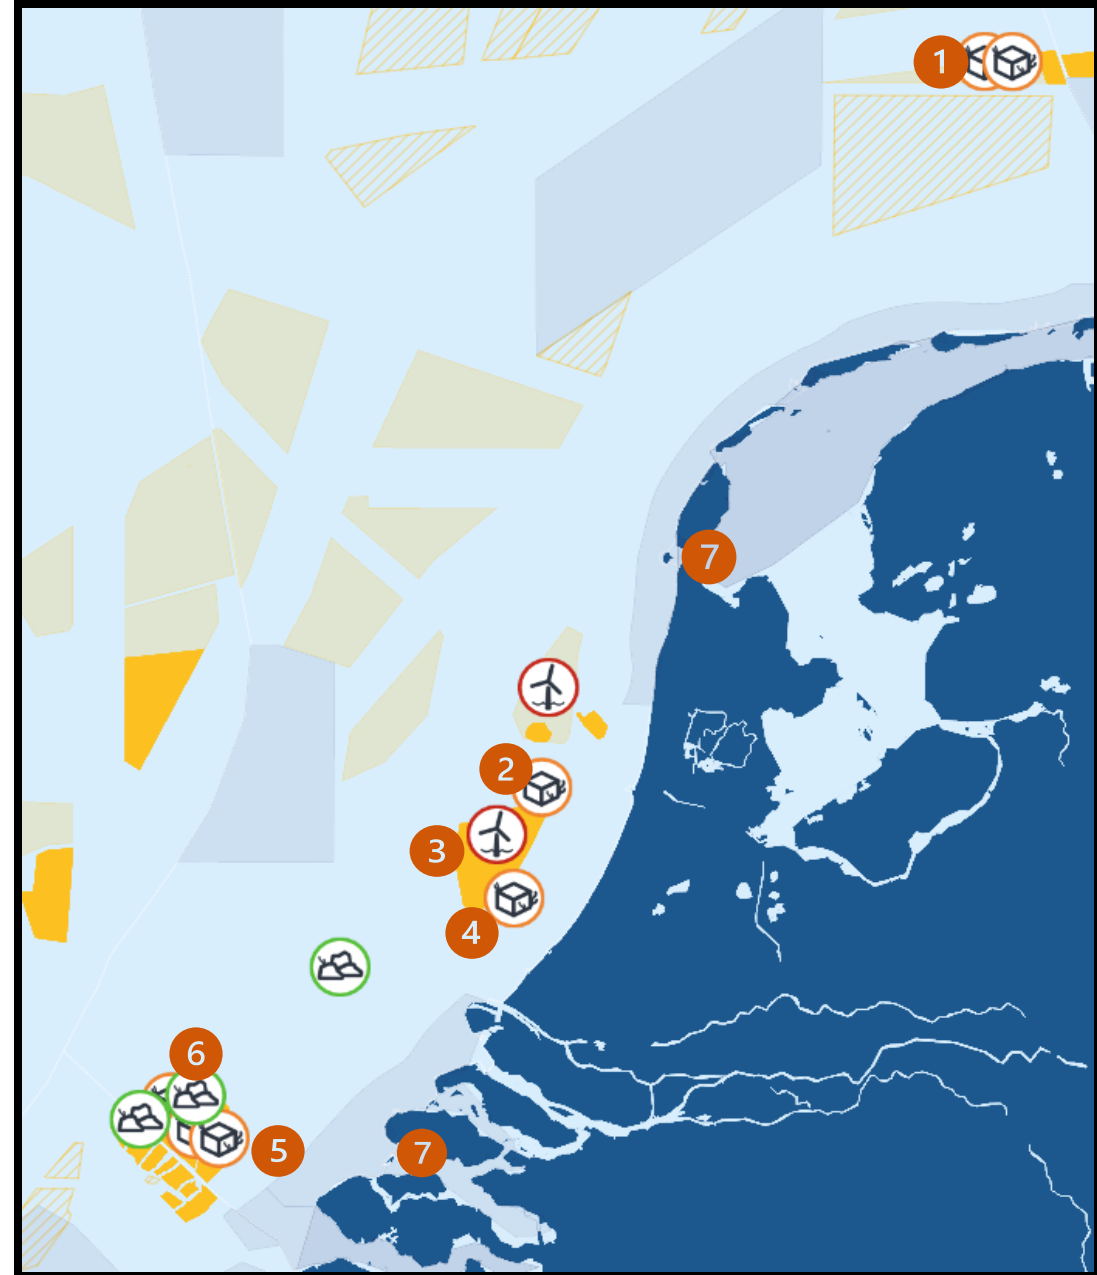

3. Vattenfall – Hollandse Kust Zuid

4. North Sea Farmers – Offshore Test Site

5. Ørsted – Borssele I&II

6. Blauwwind – Borssele III&IV

7. Oyster hatcheries

Share our findings and more....

- Information on nature enhancement
 - General
 - Species
 - Monitoring
 - Products
- Projects
 - Map
 - Project page
- Practical information
 - Legislation, suppliers, links, etc.